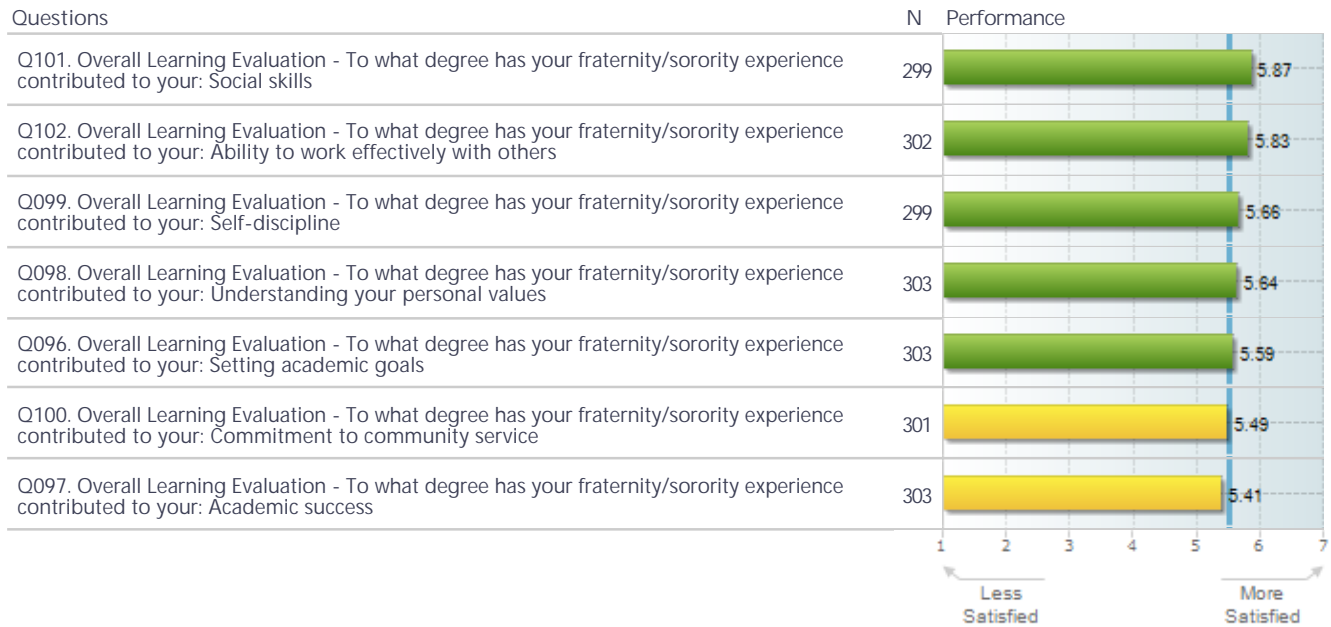

Overall Learning

Population: University of North Texas (Number Responding = 378)

- = Your institution has a higher mean than the goal (5.5).
- = Your institution is within .25 of the goal (5.5).
- = Your institution has a lower mean than the goal (5.5) by more than .25.