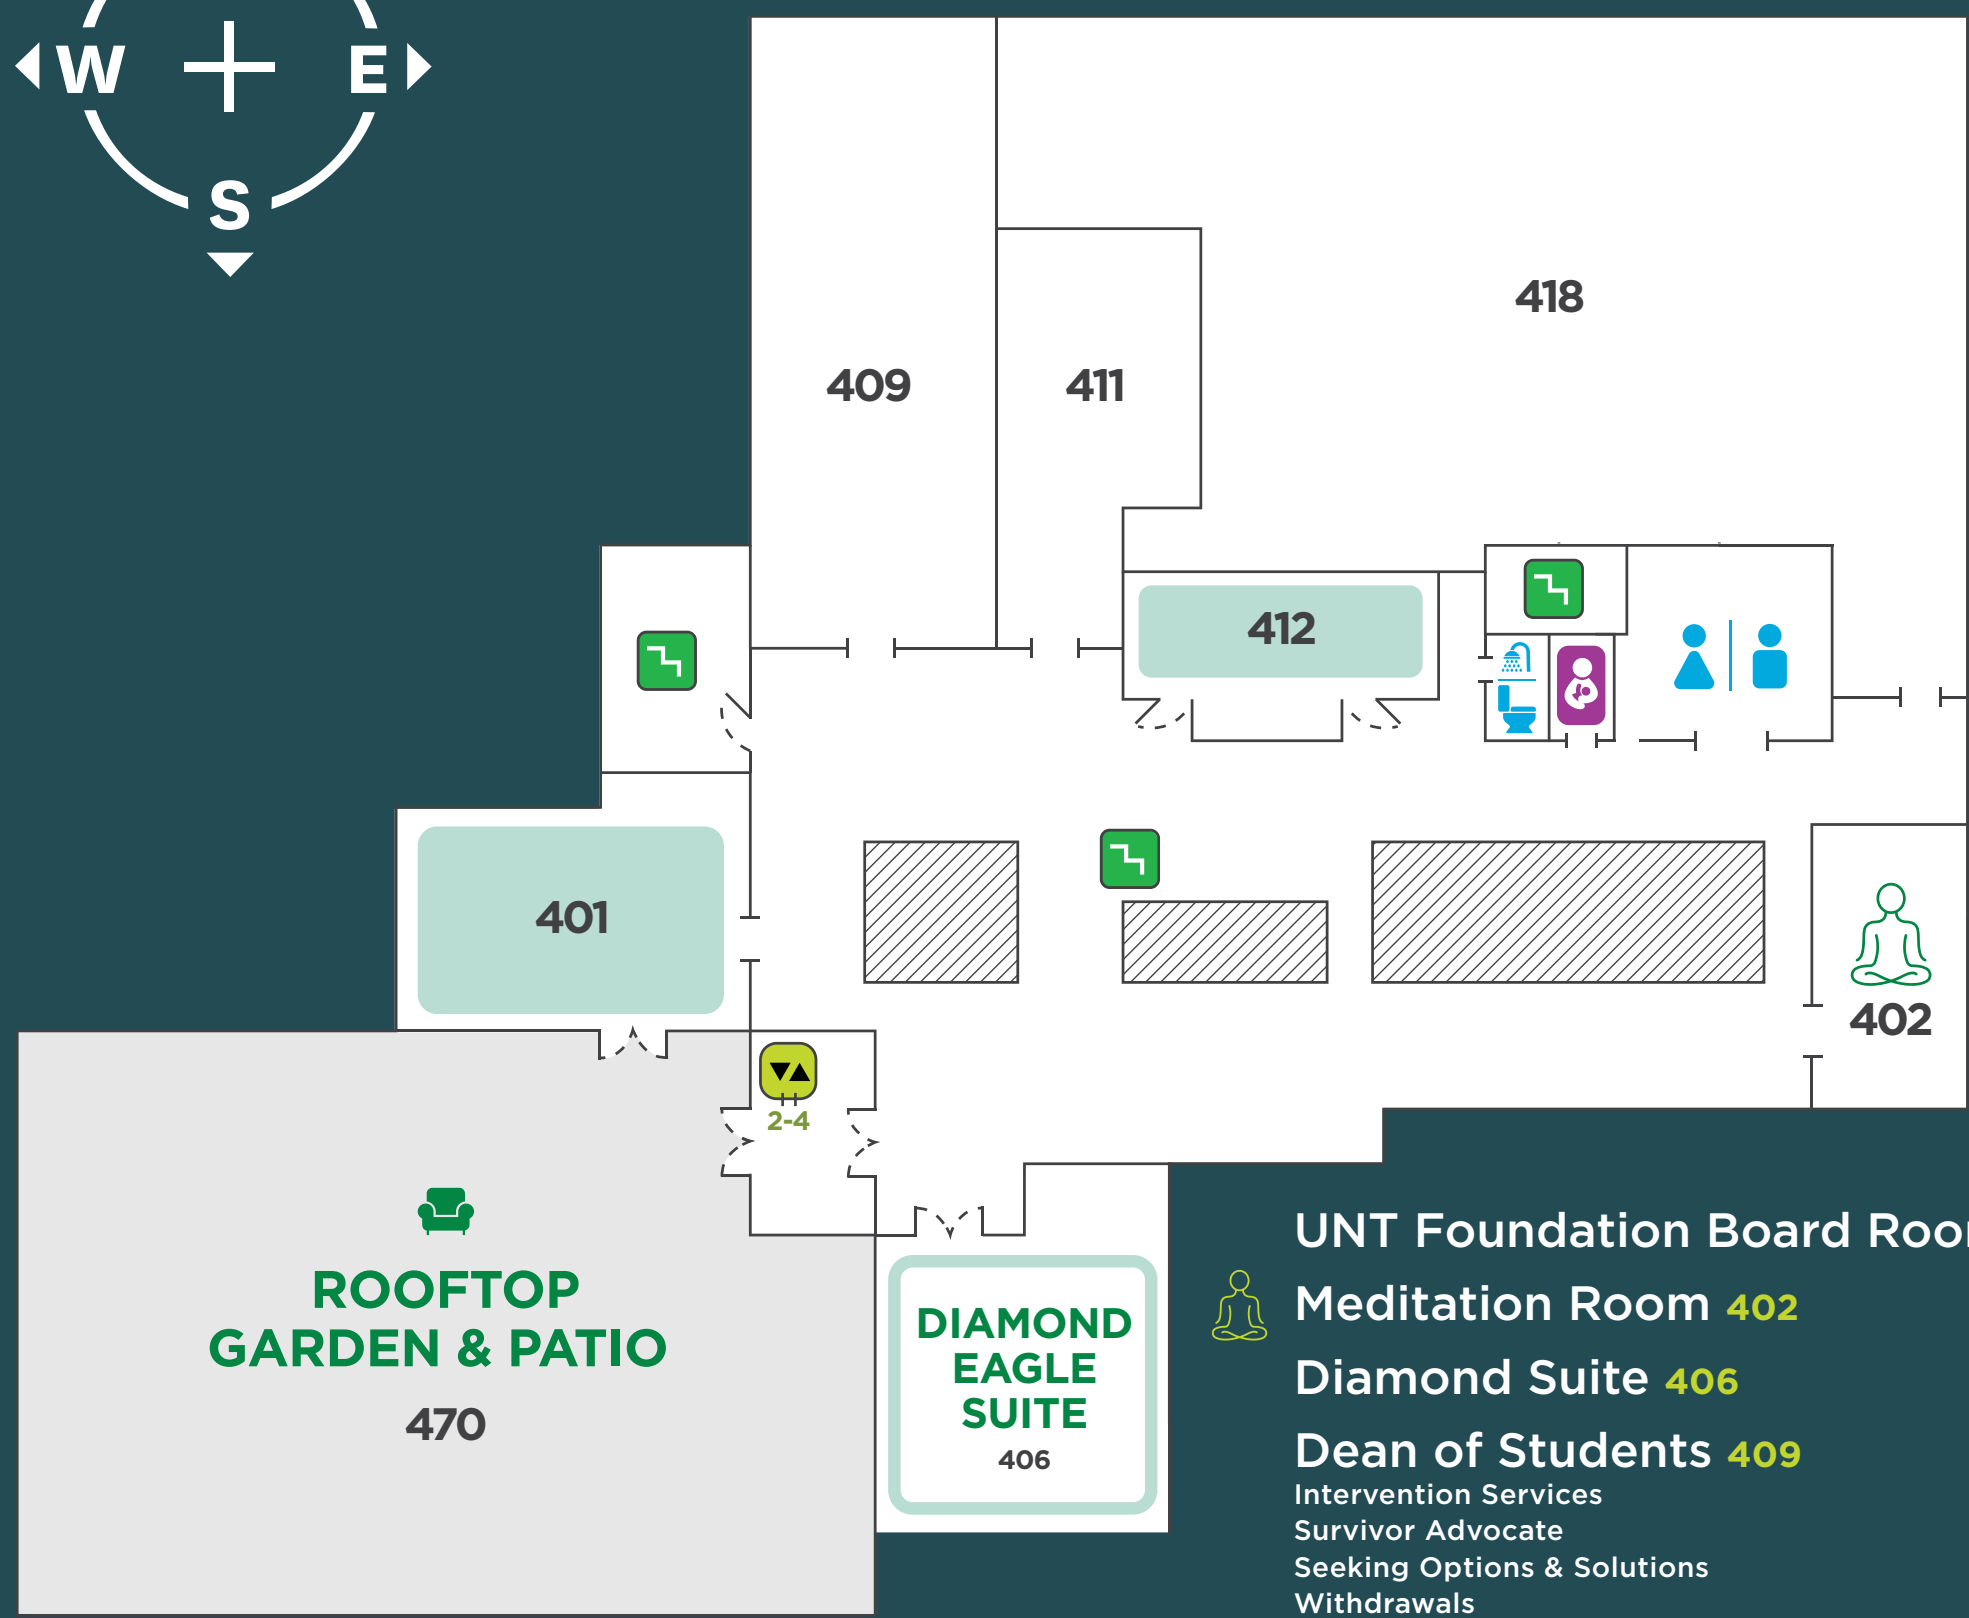

UNIVERSITY UNION

MAP

1

2

- SYNDICATE** Syndicate 208 / 308
Fuzzy's Taco Shop
- Campus Chat Food Court**
Clark Bakery
Flattop Grill
Mia's Pizza
Sauté "Mediterrasian": Cuisine
SushiX
Union Circle Salads & Sandwiches
- Retail Dining**
Avesta
Burger King
Chick-Fil-A
Crispy Krunchy Chicken
Starbucks
Verde Everyday Express
- Union Programs 221**
UPC, Fine Arts Series
- DATCU 222**
- ATMs**
Bank of America, Wells Fargo
- Design Works 223**
- Lyceum 226 / 326**
- Information Desk**
- Lost and Found**
- Union Art Gallery**
- ESSC** Eagle Student Services Center
Student IDs, Financial Aid, Admissions, Registrar

3

- SYNDICATE** Syndicate 208 / 308
- Emerald Ballroom** 314
- Lyceum 226 / 326**
- Senate Chamber** 332
- Jade Ballroom** 333
- Student Organization Space** 337
- GSC** Graduate Student Council 344
- SGA** Student Government Association 344
- Student Activities Center** 345
- Center for Leadership & Service** 345
- First Generation Success Center** 376
- Emerald Eagle Scholars** 376
- Foster Care Alumni** 376
- Orientation & Transition Programs** 377
- ESSC** Eagle Student Services Center
Student IDs, Financial Aid, Admissions, Registrar
- Center for Belonging and Engagement** 335

4

- UNION FOUNDATION BOARD ROOM** 401
- Meditation Room** 402
- Diamond Suite** 406
- Dean of Students** 409
Intervention Services
Survivor Advocate
Seeking Options & Solutions
Withdrawals
- Conduct & Community Standards** 411
- Thomas P. Rufer Meeting Room** 412
- Union Administration** 418
Business Office
CES - Conference & Event Services
- Rooftop Garden & Patio** 470
- Lactation Room** 431
- Individual Restroom** 432

MAP KEY

- Restrooms
- Info Desk
- Stairs
- Exits
- Individual Restroom
- Meditation Room
- Elevators
- ATMs
- Meeting Rooms & Reservable Space
- Lactation Room