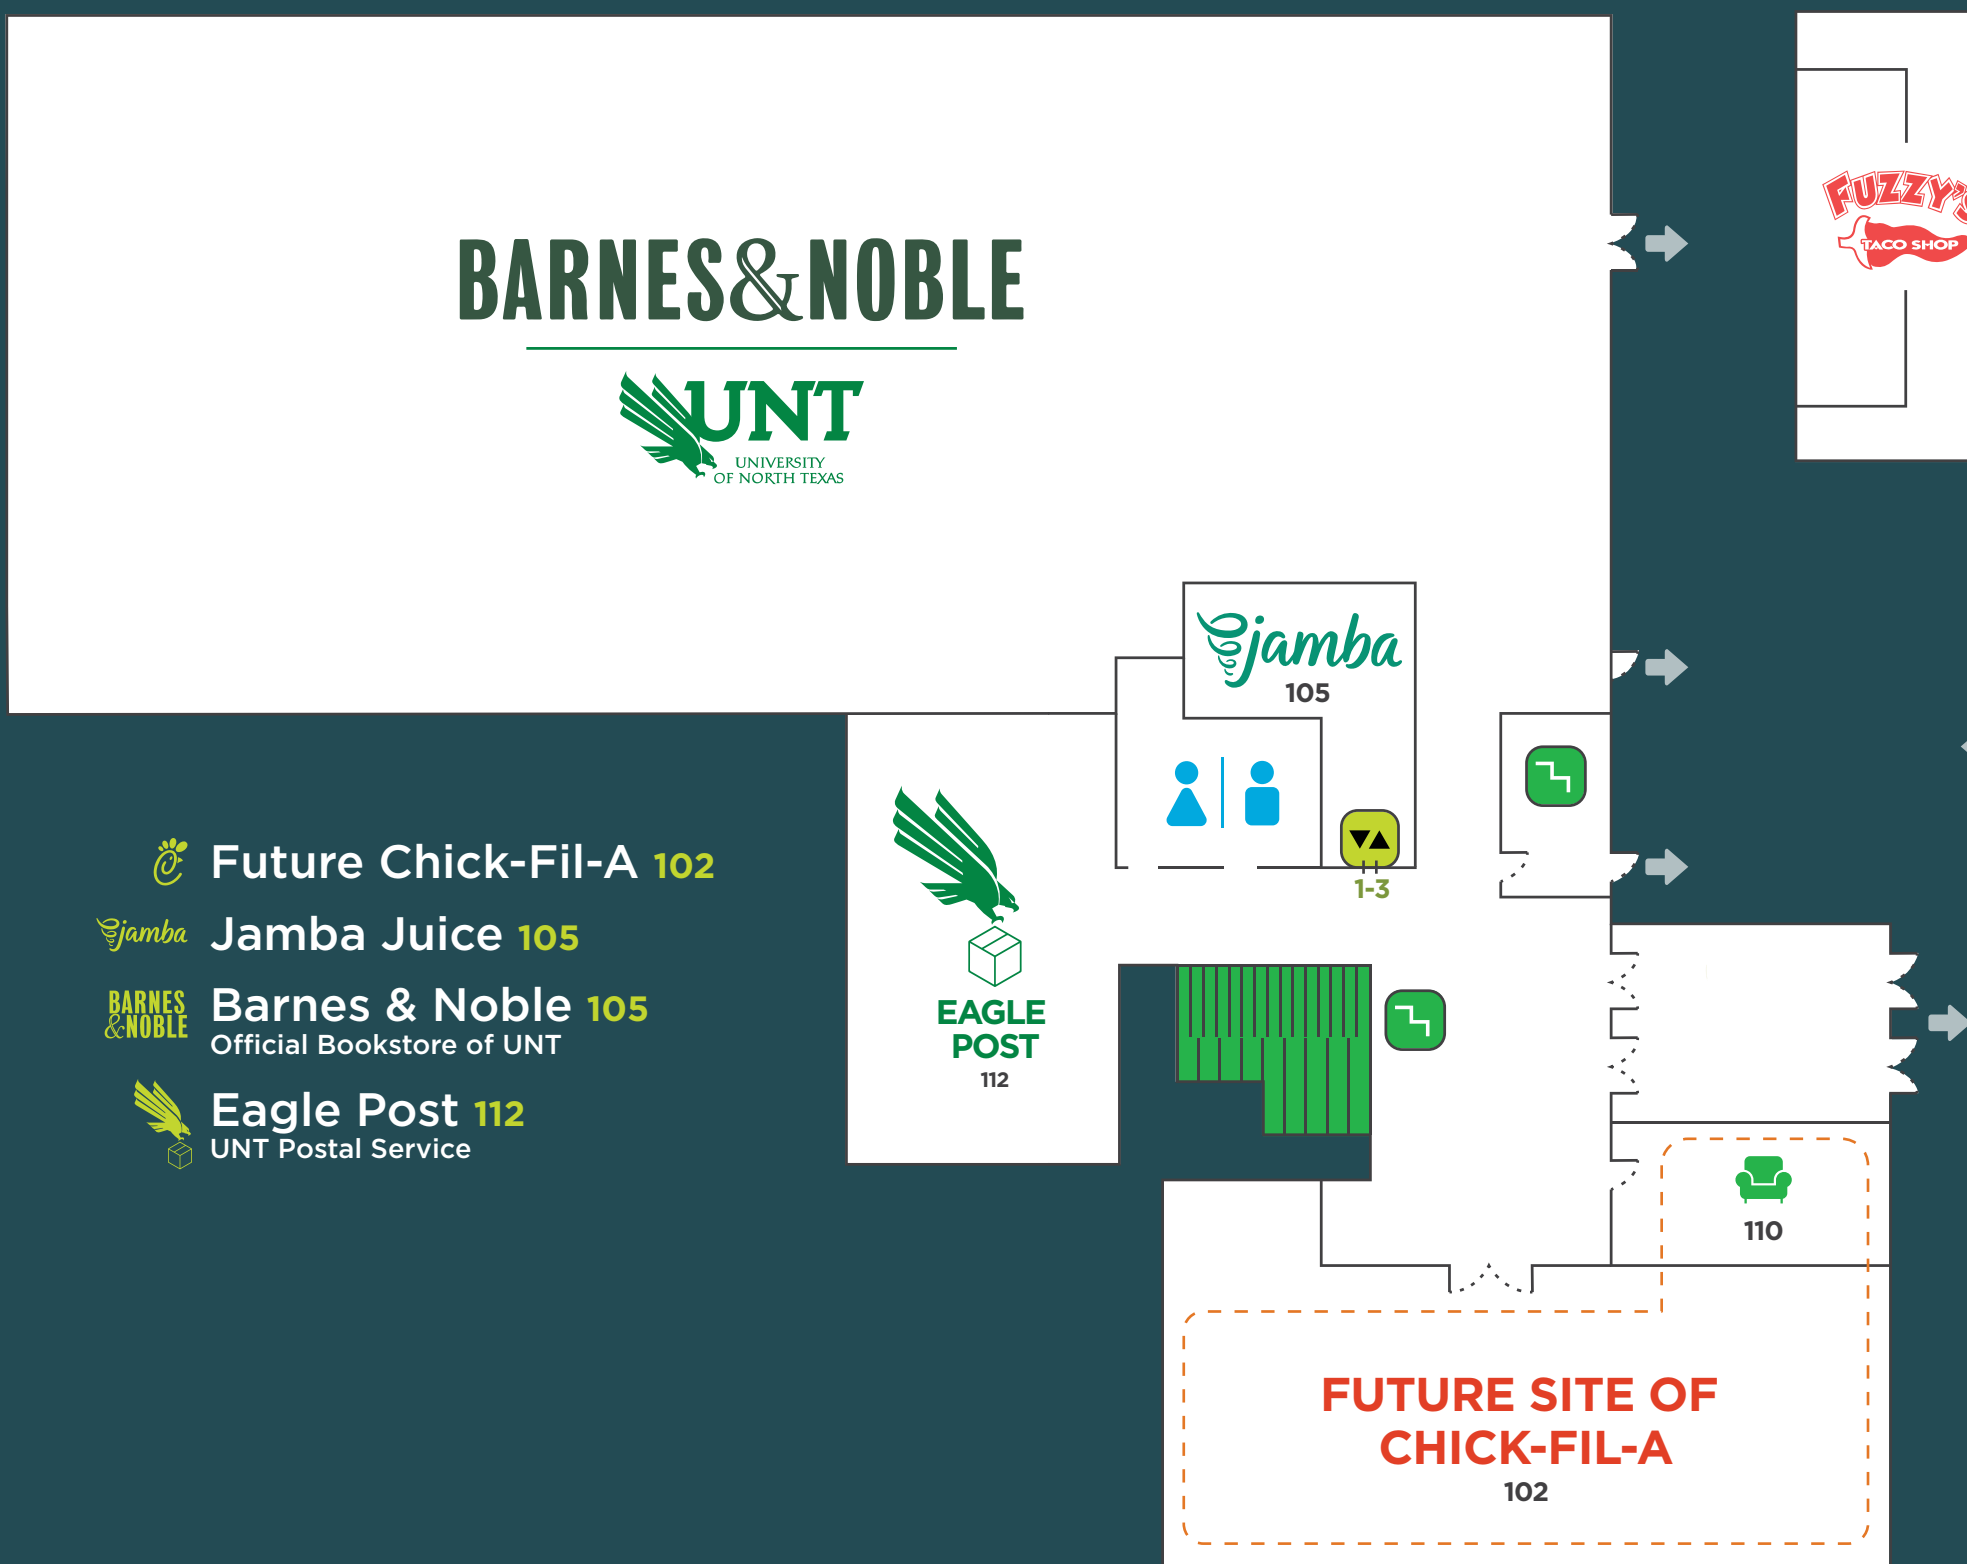

UNIVERSITY UNION

MAP

1

2

- SYNDICATE** Syndicate 208 / 308
Fuzzy's Taco Shop
- Campus Chat Food Court**
Clark Bakery
Flattop Grill
Mia's Pizza
Sauté "Mediterrasian": Cuisine
SushiX
Union Circle Salads & Sandwiches
- Retail Dining**
Avesta
Burger King
Chick-Fil-A
Crispy Krunchy Chicken
Starbucks
Verde Everyday Express
- Union Programs 221**
UPC, Fine Arts Series
- DATCU 222**
- ATMs**
Bank of America, Wells Fargo
- Design Works 223**
- Lyceum 226 / 326**
- Information Desk**
- Lost and Found**
- Union Art Gallery**
- ESSC** Eagle Student Services Center
Student IDs, Financial Aid, Admissions, Registrar

3

- SYNDICATE** Syndicate 208 / 308
- Emerald Ballroom** 314
- Lyceum 226 / 326**
- Senate Chamber** 332
- Jade Ballroom** 333
- Student Organization Space** 337
- GSC** Graduate Student Council 344
- SGA** Student Government Association 344
- Student Activities Center** 345
- Center for Leadership & Service** 345
- First Generation Success Center** 376
- Emerald Eagle Scholars** 376
- Foster Care Alumni** 376
- Orientation & Transition Programs** 377
- ESSC** Eagle Student Services Center
Student IDs, Financial Aid, Admissions, Registrar
- Center for Belonging and Engagement** 335

MAP KEY

- Restrooms
- Info Desk
- Stairs
- Exits
- Individual Restroom
- Meditation Room
- Elevators
- ATMs
- Meeting Rooms & Reservable Space
- Lactation Room