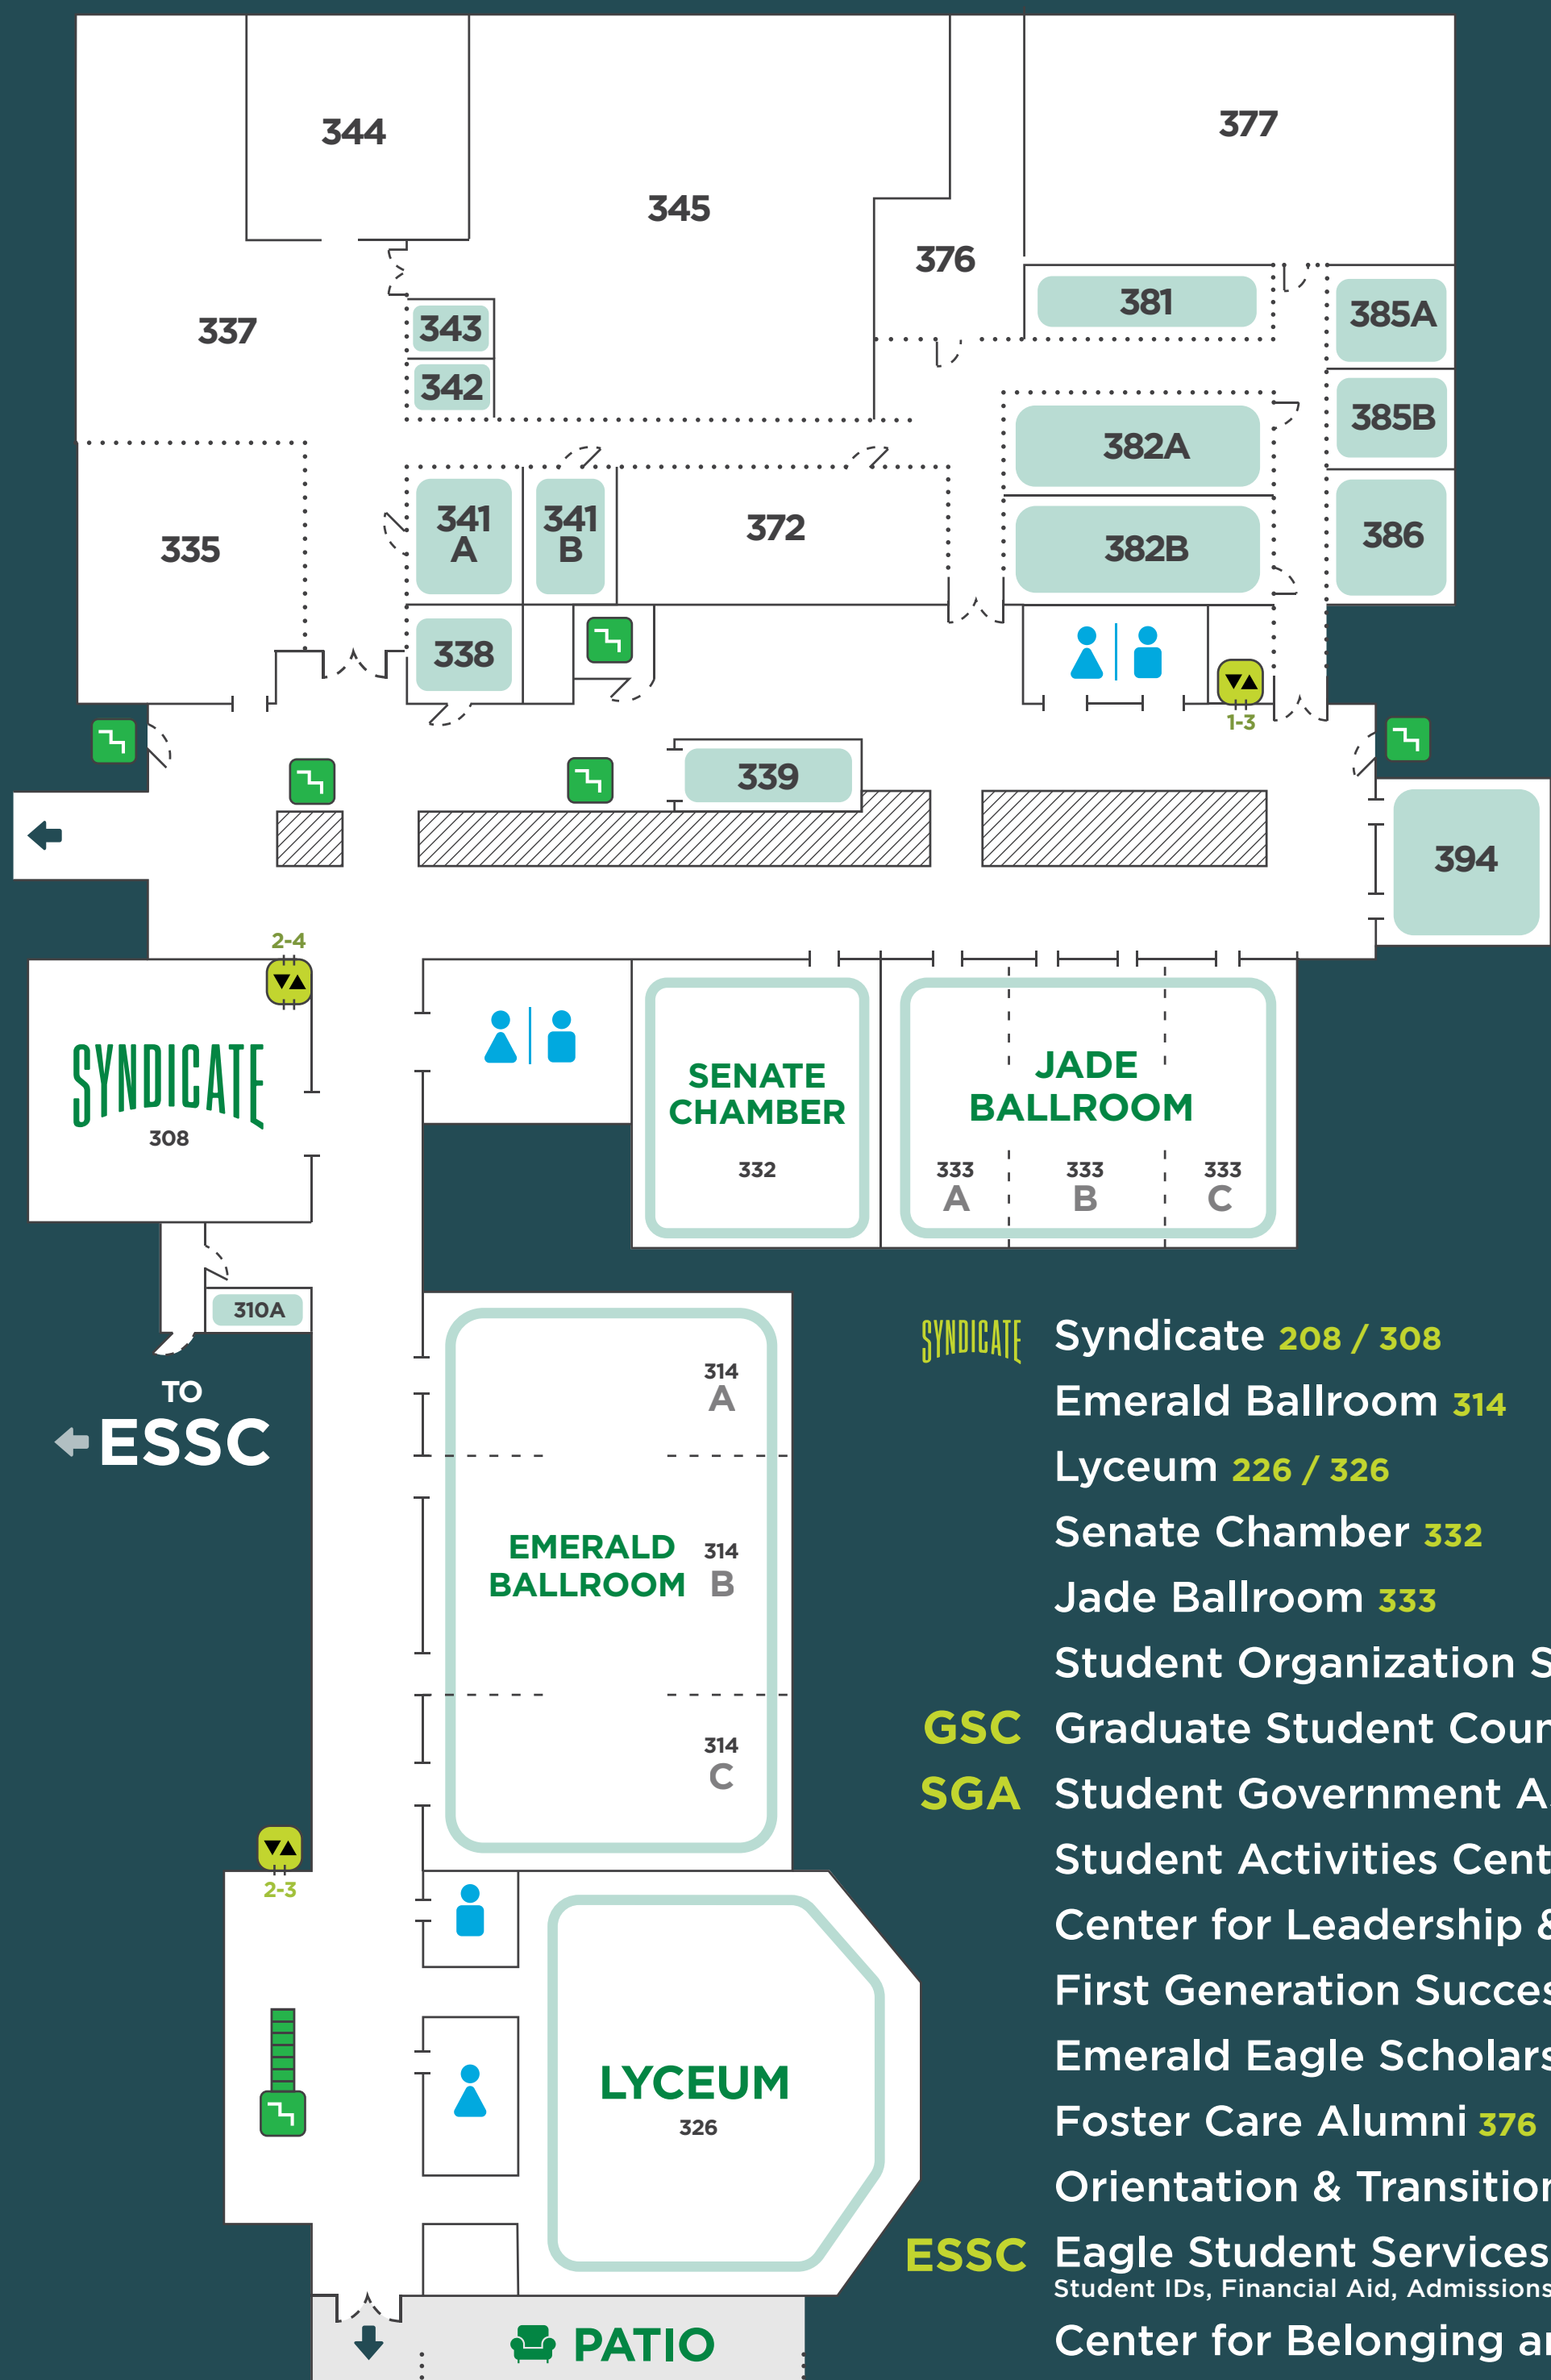

UNIVERSITY UNION

MAP

1

2

- SYNDICATE** Syndicate 208 / 308
Fuzzy's Taco Shop
- Campus Chat Food Court**
Clark Bakery
Flattop Grill
Mia's Pizza
Sauté "Mediterrasian": Cuisine
SushiX
Union Circle Salads & Sandwiches
- Retail Dining**
Avesta
Burger King
Chick-Fil-A
Crispy Krunchy Chicken
Starbucks
Verde Everyday Express
- Union Programs 221**
UPC, Fine Arts Series
- DATCU 222**
- ATMs**
Bank of America, Wells Fargo
- Design Works 223**
- Lyceum 226 / 326**
- Information Desk**
- Lost and Found**
- Union Art Gallery**
- ESSC** Eagle Student Services Center
Student IDs, Financial Aid, Admissions, Registrar

3

- SYNDICATE** Syndicate 208 / 308
- Emerald Ballroom** 314
- Lyceum 226 / 326**
- Senate Chamber** 332
- Jade Ballroom** 333
- Student Organization Space** 337
- GSC** Graduate Student Council 344
- SGA** Student Government Association 344
- Student Activities Center** 345
- Center for Leadership & Service** 345
- First Generation Success Center** 376
- Emerald Eagle Scholars** 376
- Foster Care Alumni** 376
- Orientation & Transition Programs** 377
- ESSC** Eagle Student Services Center
Student IDs, Financial Aid, Admissions, Registrar
- Center for Belonging and Engagement** 335

4

- UNION FOUNDATION BOARD ROOM** 401
- Meditation Room** 402
- Diamond Suite** 406
- Dean of Students** 409
Intervention Services
Survivor Advocate
Seeking Options & Solutions
Withdrawals
- Conduct & Community Standards** 411
- Thomas P. Rufer Meeting Room** 412
- Union Administration** 418
Business Office
CES - Conference & Event Services
- Rooftop Garden & Patio** 470
- Lactation Room** 431
- Individual Restroom** 432

MAP KEY

- Restrooms
- Info Desk
- Stairs
- Exits
- Individual Restroom
- Meditation Room
- Elevators
- ATMs
- Meeting Rooms & Reservable Space
- Lactation Room