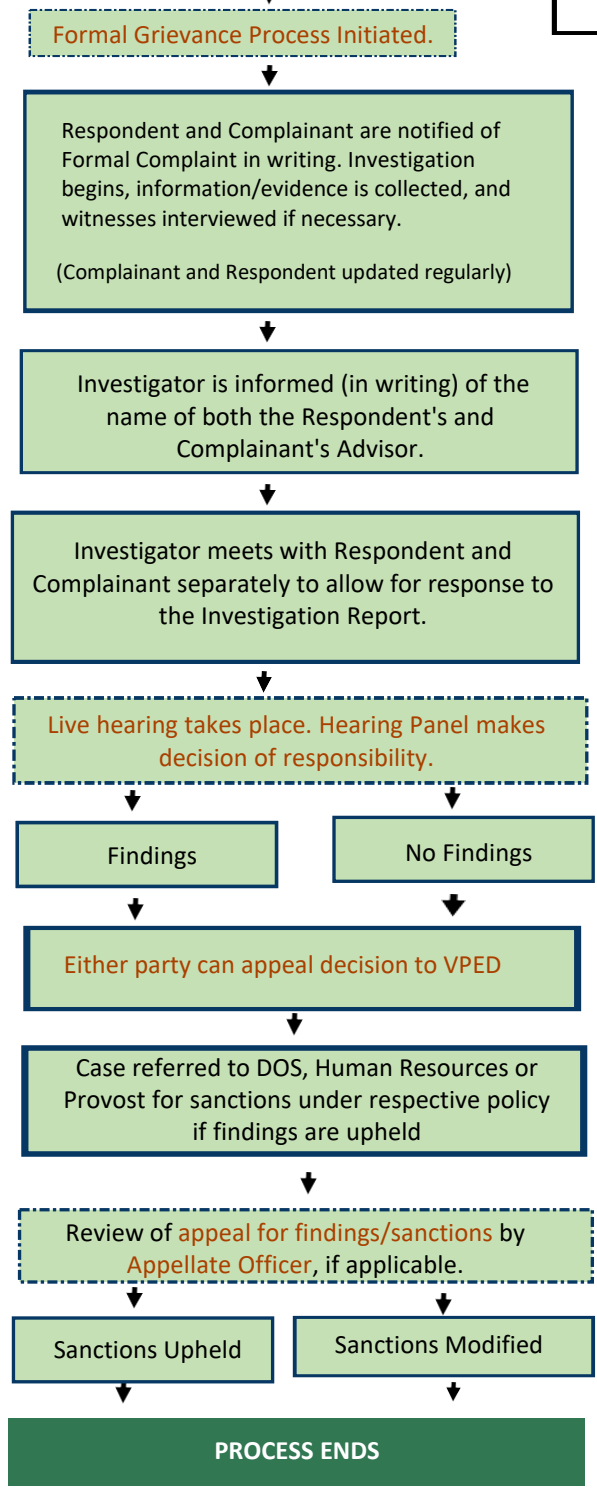

Sexual Misconduct Process Flow Chart

- Prohibited Conduct:
- Dating Violence
 - Domestic Violence
 - Sexual Assault
 - Sexual Harassment
 - Stalking

This flowchart is intended to provide a summary overview of the process. For complete steps and guidelines please refer to UNT Policy 16.005.