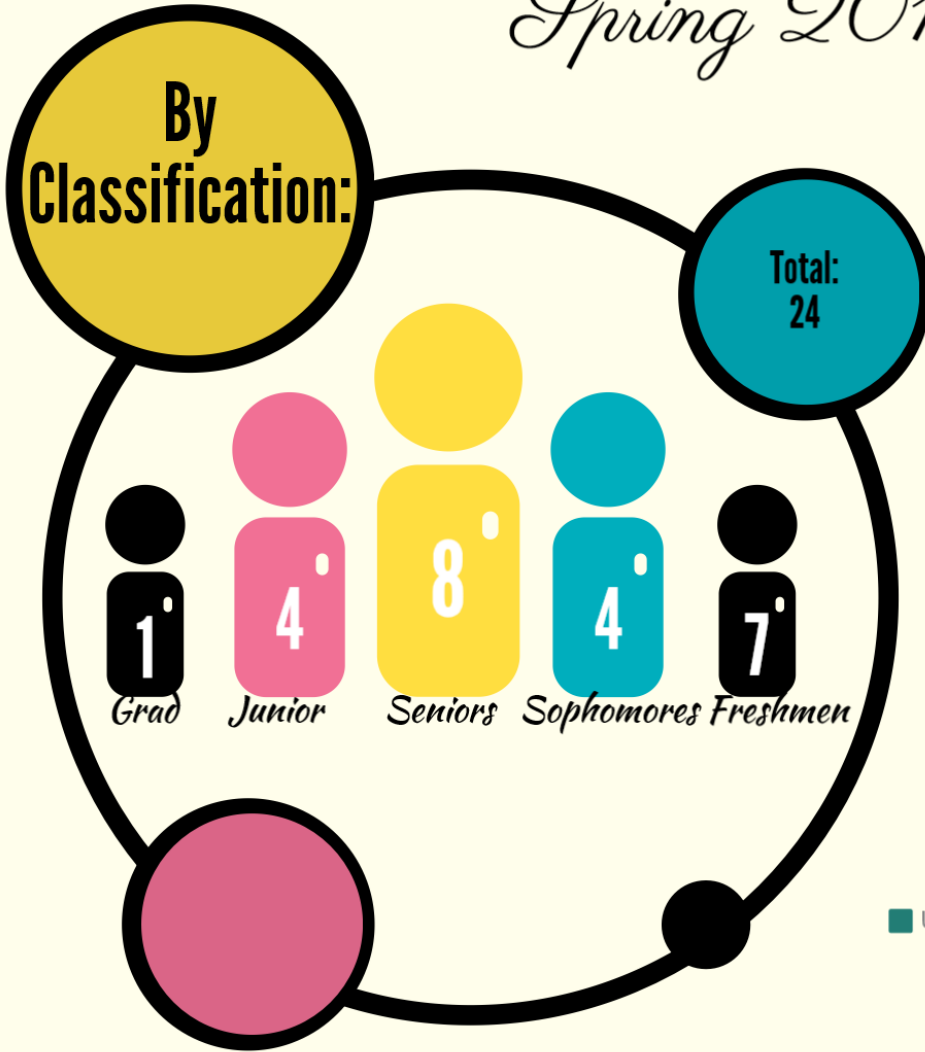

L G B T Q I A

Spring 2016

By College:

Employers:

- AmeriCorps NCCC*
- BARetc.*
- Dallas Police Department*
- Denton Wesley Foundation*
- Federal Reserve Bank of Dallas*
- Frisco Police Department*
- Goodwill Job Connection*