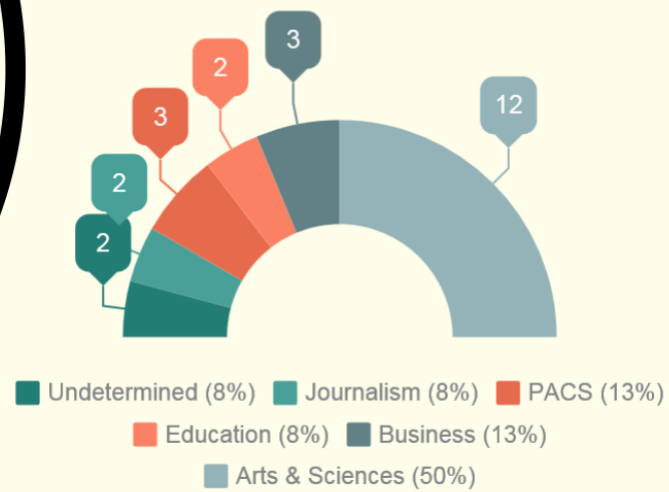

L G B T Q I A

Spring 2016

By College:

Employers:

- AmeriCorps NCCC*
- BARetc.*
- Dallas Police Department*
- Denton Wesley Foundation*
- Federal Reserve Bank of Dallas*
- Frisco Police Department*
- Goodwill Job Connection*