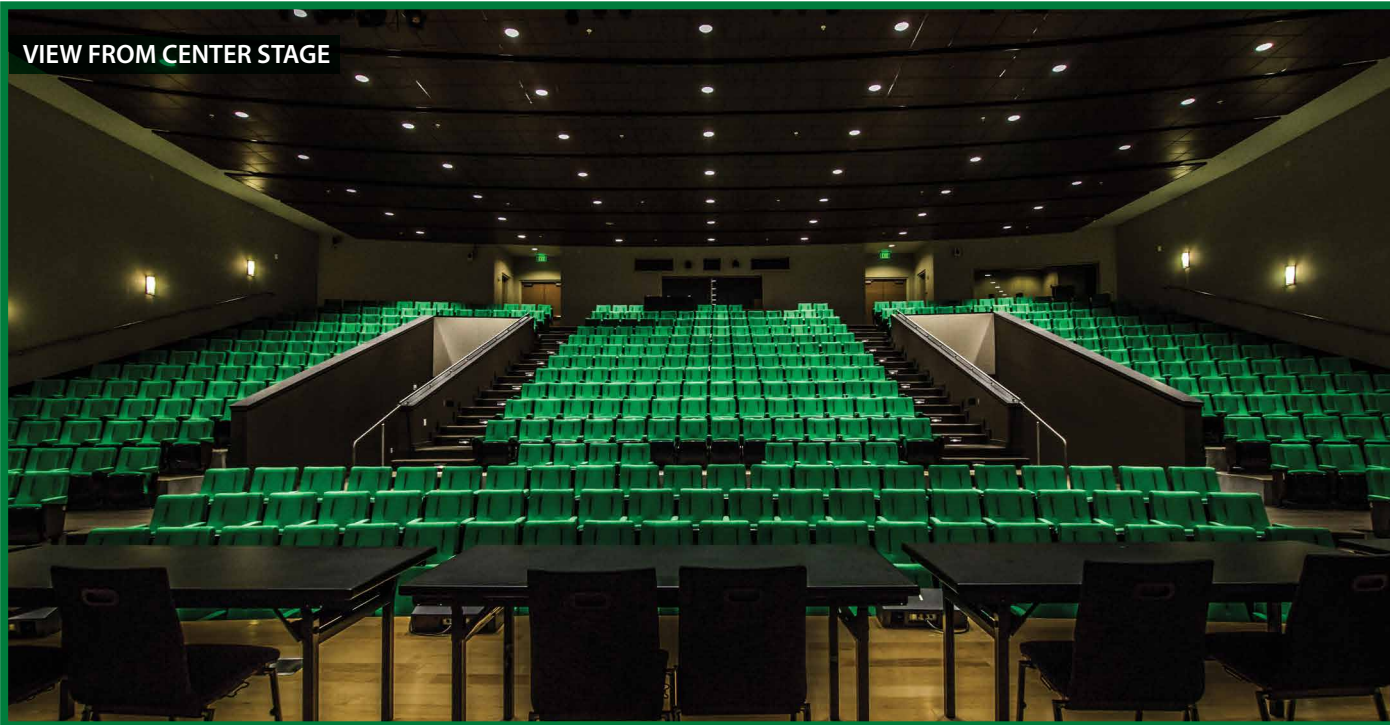

UNIVERSITY UNION

UNT

EVENT PLANNING AND SCHEDULING SERVICES

LYCEUM THEATER
ROOM 226 & 326

VIEW FROM CENTER STAGE

FEATURES

- 24 audio inputs at stage level
- Built in sound system
- Cinema projection system up to 3 screens
- FOH mix position with midas m32
- Five built in wireless microphones
- SID and HDMI video inputs
- Theatrical lighting system

VIEW FROM TOP SEATS

VIEW FROM STAGE RIGHT