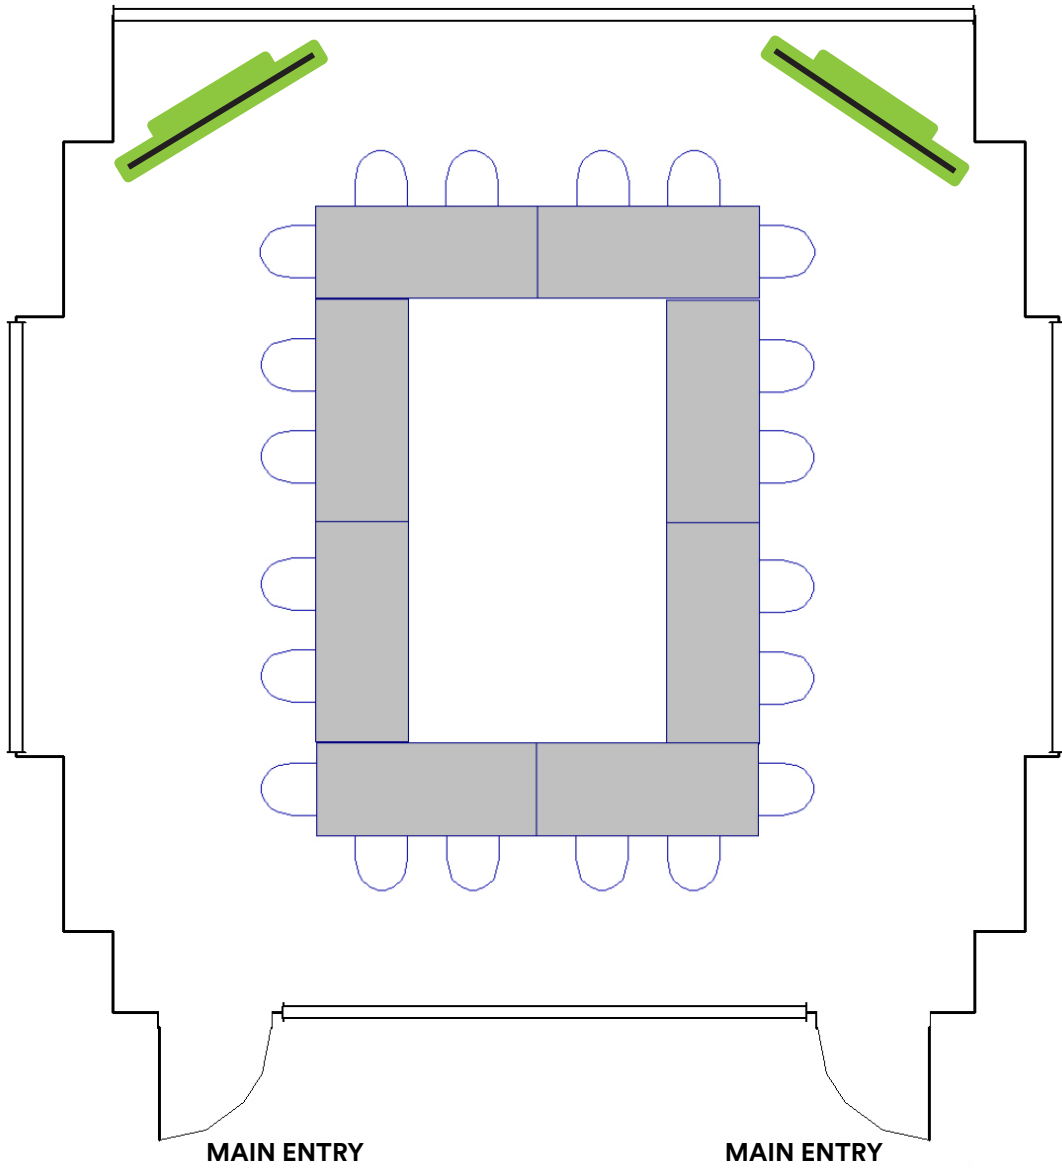

THEATER CONFIGURATION

698 SQ/FT 27' x 28'

MAX SEATING: 45*

|

SYMBOL KEY

<p style="font-size: small; margin: 0;">Flat Panel TV</p> 	<p style="font-size: small; margin: 0;">Chair</p> 
---	---

*Please note that the addition of catering or any additional services or features will affect your max seating. Please contact your event specialist for additional information on this matter.

ROUNDS CONFIGURATION
 698 SQ/FT 27' x 28'
 MAX SEATING: 32*

*Please note that the addition of catering or any additional services or features will affect your max seating. Please contact your event specialist for additional information on this matter.

CONFERENCE CONFIGURATION

698 SQ/FT 27' x 28'

MAX SEATING: 16*

SYMBOL KEY

Table

Flat Panel TV

Chair

*Please note that the addition of catering or any additional services or features will affect your max seating. Please contact your event specialist for additional information on this matter.