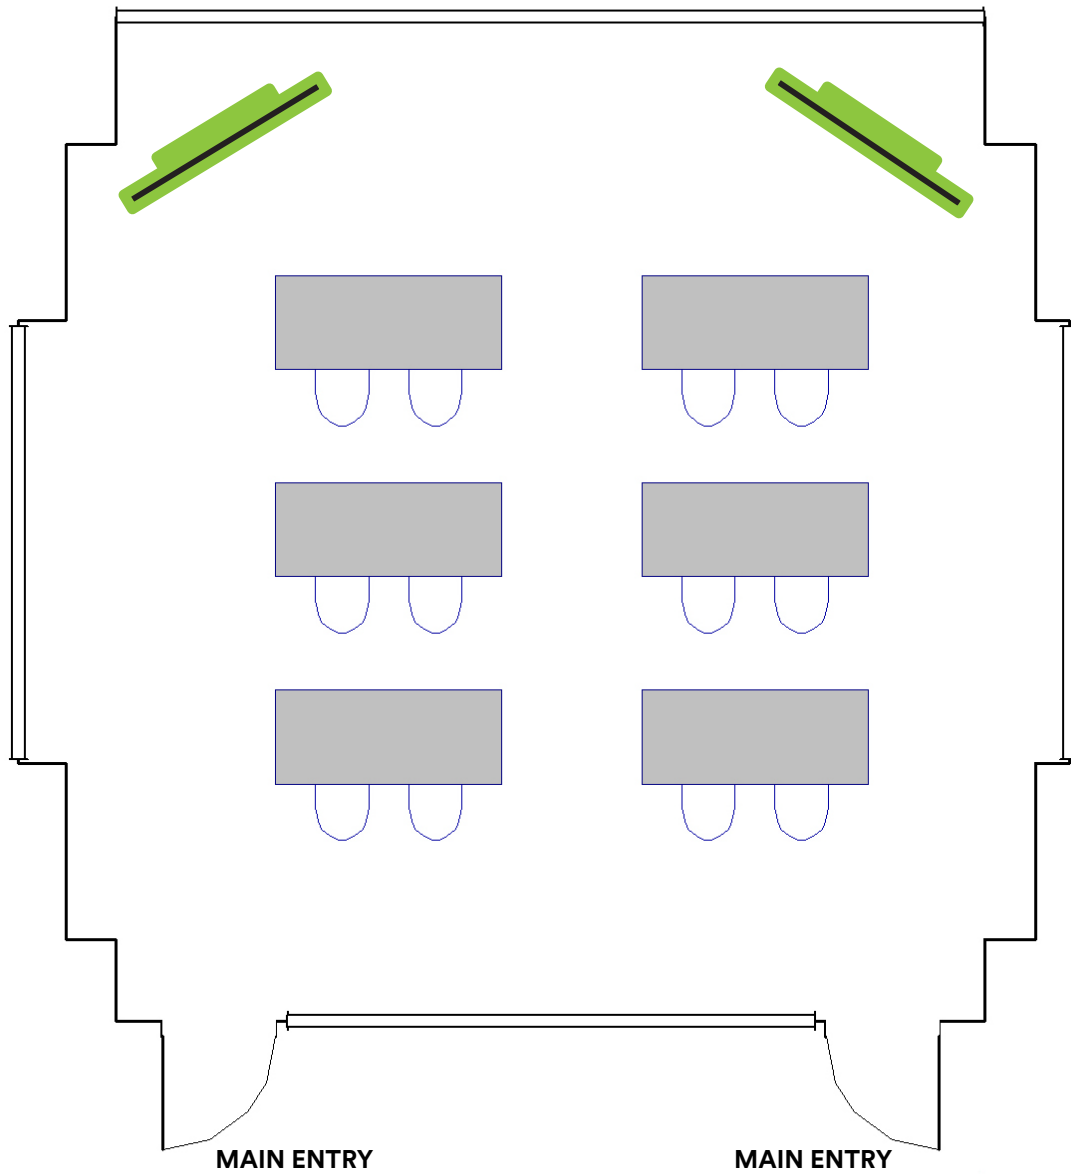

UNIVERSITY UNION

UNT

EVENT PLANNING AND SCHEDULING SERVICES

MEETING ROOM 249

VIEW FROM MAIN ENTRANCE

FEATURES

- All glass room
- HDMI input
- Flat panel displays

VIEW FROM BACK OF ROOM

VIEW FROM SIDE OF ROOM

OPEN-U CONFIGURATION
 698 SQ/FT 27' x 28'
 MAX SEATING: 14*

*Please note that the addition of catering or any additional services or features will affect your max seating. Please contact your event specialist for additional information on this matter.

THEATER CONFIGURATION

698 SQ/FT 27' x 28'

MAX SEATING: 45*

|

SYMBOL KEY

<p style="font-size: small; margin: 0;">Flat Panel TV</p> 	<p style="font-size: small; margin: 0;">Chair</p> 
---	---

*Please note that the addition of catering or any additional services or features will affect your max seating. Please contact your event specialist for additional information on this matter.

CONFERENCE CONFIGURATION

698 SQ/FT 27' x 28'

MAX SEATING: 16*

SYMBOL KEY

Table

Flat Panel TV

Chair

*Please note that the addition of catering or any additional services or features will affect your max seating. Please contact your event specialist for additional information on this matter.