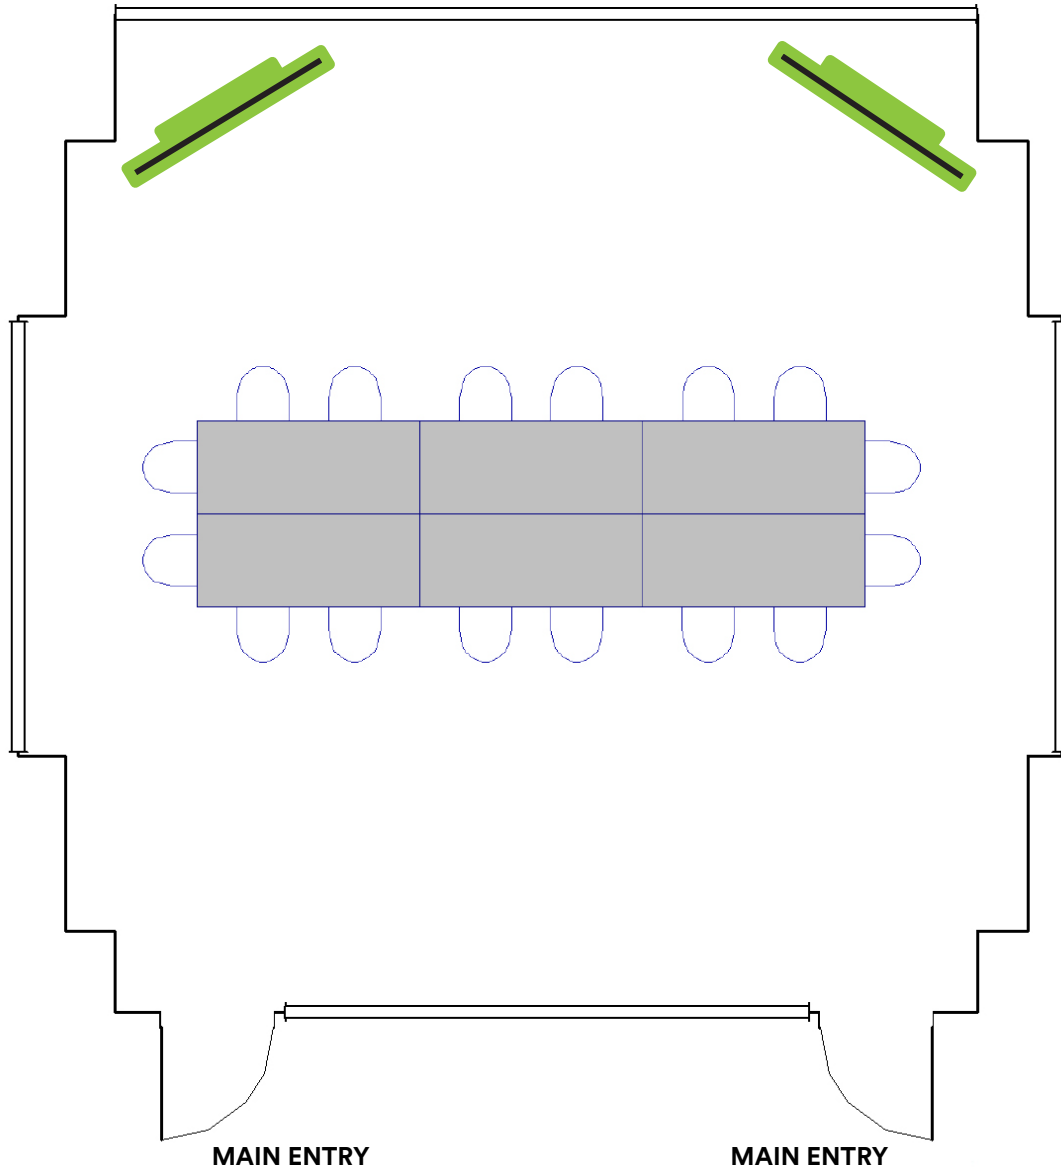

THEATER CONFIGURATION

698 SQ/FT 27' x 28'

MAX SEATING: 45*

|

SYMBOL KEY

<p style="font-size: small; margin: 0;">Flat Panel TV</p> 	<p style="font-size: small; margin: 0;">Chair</p> 
---	---

*Please note that the addition of catering or any additional services or features will affect your max seating. Please contact your event specialist for additional information on this matter.

ROUNDS CONFIGURATION
 698 SQ/FT 27' x 28'
 MAX SEATING: 32*

*Please note that the addition of catering or any additional services or features will affect your max seating. Please contact your event specialist for additional information on this matter.

HOLLOW SQUARE CONFIGURATION
 698 SQ/FT 27' x 28'
 MAX SEATING: 20*

*Please note that the addition of catering or any additional services or features will affect your max seating. Please contact your event specialist for additional information on this matter.

CONFERENCE CONFIGURATION

698 SQ/FT 27' x 28'

MAX SEATING: 16*

SYMBOL KEY

Table

Flat Panel TV

Chair

*Please note that the addition of catering or any additional services or features will affect your max seating. Please contact your event specialist for additional information on this matter.