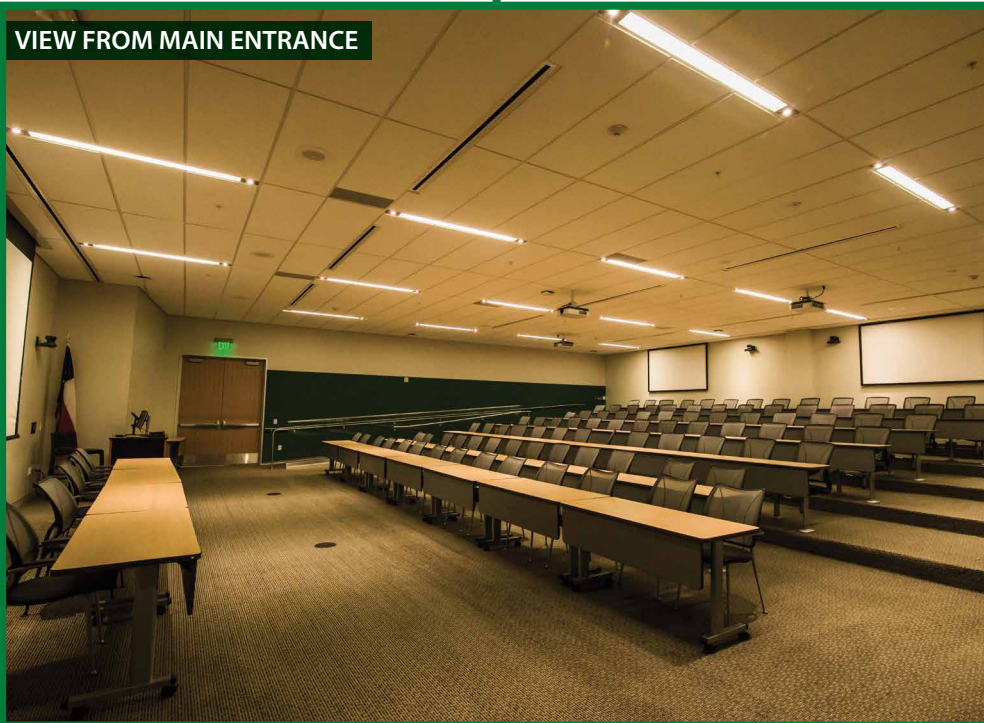

VIEW FROM BACK

VIEW FROM MAIN ENTRANCE