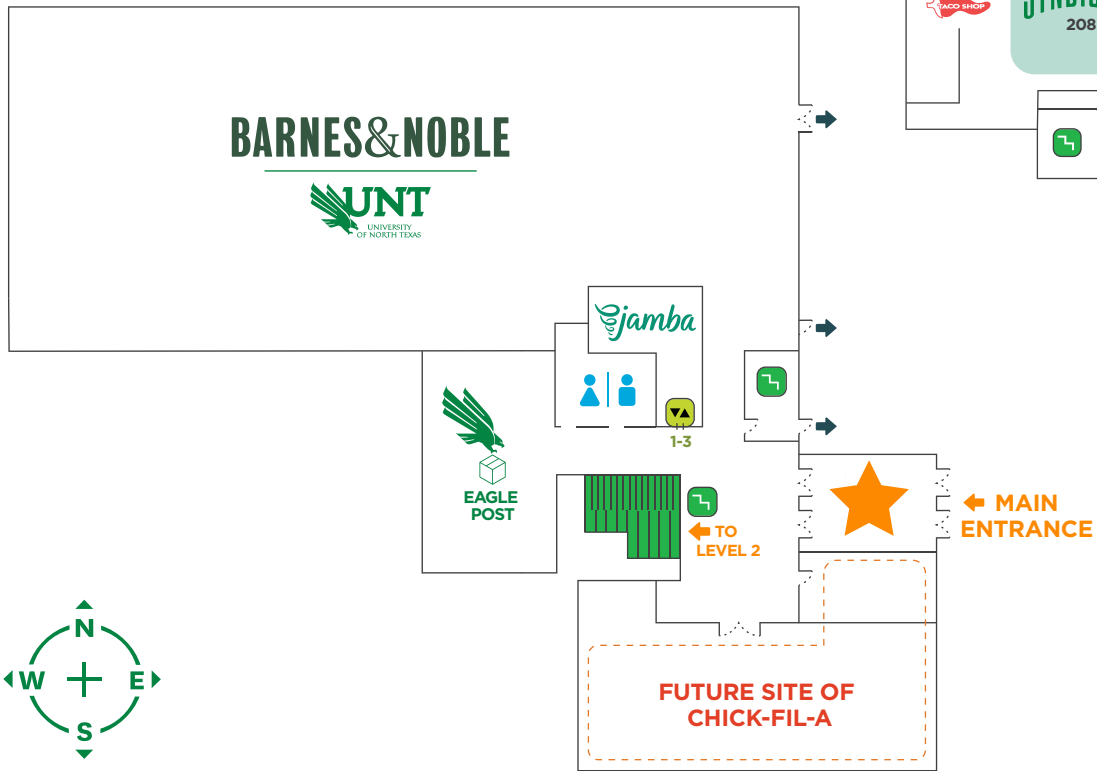

UNION 2024 ROOM RATES

Department Rates

Pricing continued.

Half Day: 4 hours or less

Full Day: 4–8 Hours

*additional fees past 8 hours

Contact us!

(940) 565-3804

UniversityUnion.
schedulingoffice@unt.edu

1155 Union Circle,
Denton, TX 76201

Room	Half Day	Full Day
338	\$45	\$85
339	\$65	\$120
341	\$65	\$120
341A	\$50	\$90
341B	\$35	\$60
342	\$35	\$60
343	\$35	\$60
381	\$60	\$110
382	\$75	\$145
382A	\$60	\$110
382B	\$60	\$110
385	\$165	\$120
385A	\$50	\$90
385B	\$50	\$90
386	\$40	\$75
394	\$55	\$100
UNT Foundation Board Room 401	\$200	\$245
Diamond Eagle 406	\$215	\$300
Thomas P Rufer Room 412	\$60	\$115
Green Roof Patio	\$370	\$740

2

MAP KEY

			
Stairs	Exits	Restrooms	Info Desk
			
Elevators	ATMs	Individual Restroom	Meditation Room
			
		Meeting Rooms & Reservable Space	Lactation Room

1

3

4