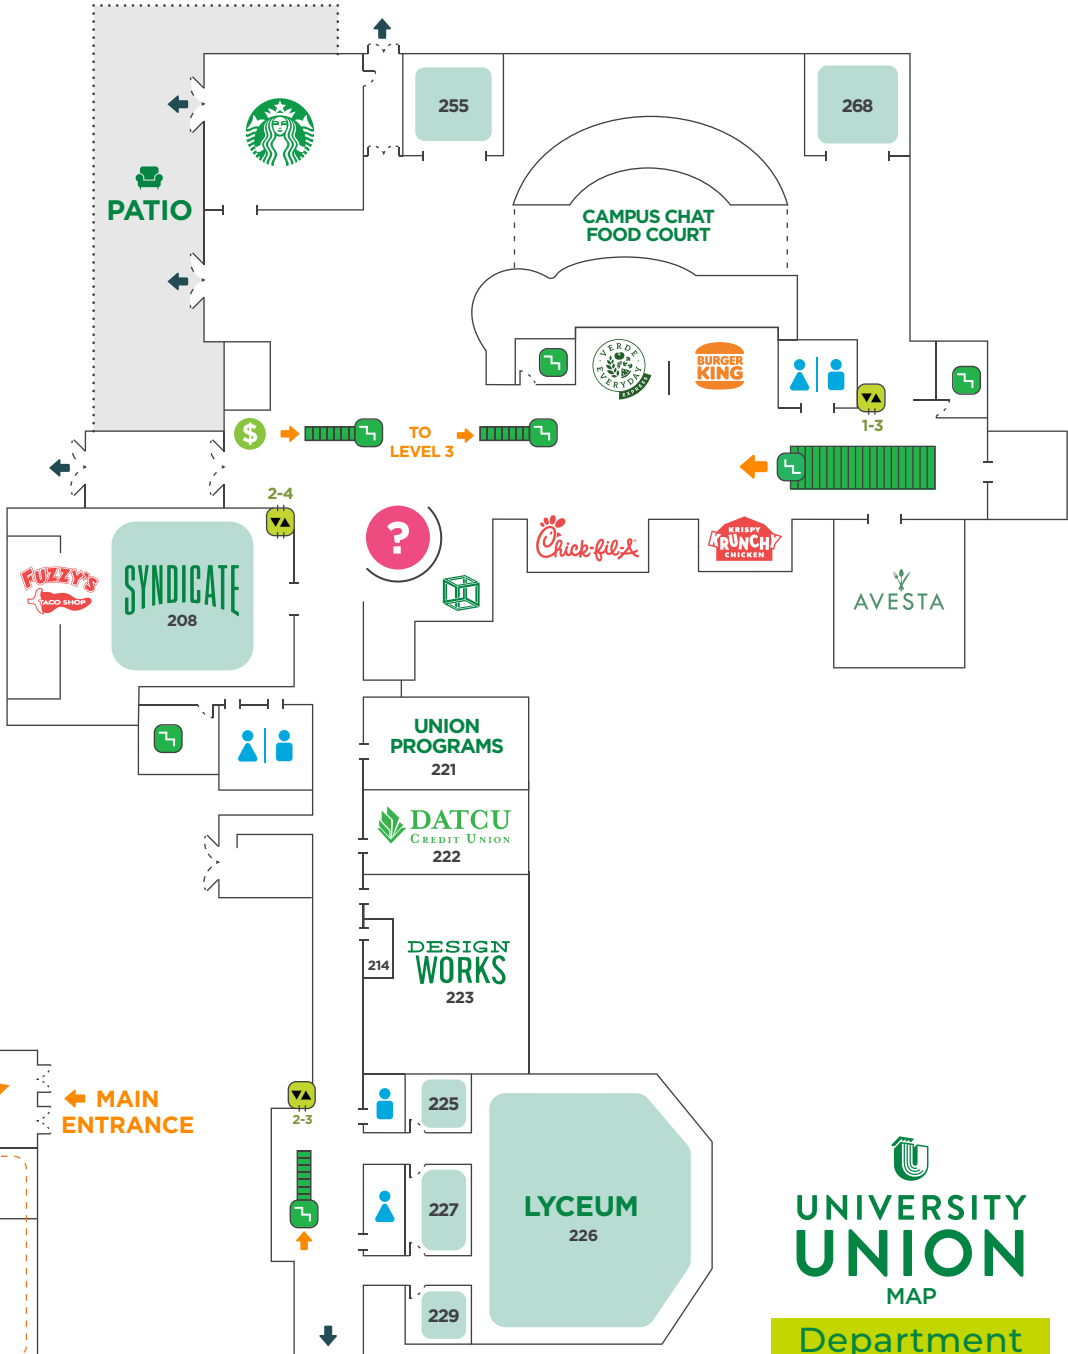

 **The Lyceum Theater** can seat 500 people and has in-house media support.

 There are a number of **conference rooms** available in varying sizes and capacities.

Room	Half Day	Full Day
Syndicate 208 <small>*nonexclusive access</small>	\$600	\$1,200
225	\$50	\$90
Lyceum Theater 226	\$310	\$575
227	\$55	\$100
229	\$40	\$75
255	\$70	\$130
268	\$70	\$130
Event HUB 310A	\$150	\$250
Emerald Ballroom 314	\$700	\$1,285
Emerald A 314A	\$330	\$600
Emerald AB 314AB	\$450	\$765
Emerald B 314B	\$330	\$600
Emerald BC 314BC	\$450	\$765
Emerald C 314C	\$330	\$600
Senate Chambers 332	\$220	\$410
Jade Ballroom 333	\$340	\$610
Jade A 333A	\$125	\$205
Jade AB 333AB	\$300	\$535
Jade B 333B	\$130	\$215
Jade BC 333BC	\$300	\$535
Jade C 333C	\$125	\$205

UNION 2024 ROOM RATES

Department Rates

Pricing continued.

Half Day: 4 hours or less

Full Day: 4–8 Hours

*additional fees past 8 hours

Contact us!

(940) 565-3804

UniversityUnion.
schedulingoffice@unt.edu

1155 Union Circle,
Denton, TX 76201

Room	Half Day	Full Day
338	\$45	\$85
339	\$65	\$120
341	\$65	\$120
341A	\$50	\$90
341B	\$35	\$60
342	\$35	\$60
343	\$35	\$60
381	\$60	\$110
382	\$75	\$145
382A	\$60	\$110
382B	\$60	\$110
385	\$165	\$120
385A	\$50	\$90
385B	\$50	\$90
386	\$40	\$75
394	\$55	\$100
UNT Foundation Board Room 401	\$200	\$245
Diamond Eagle 406	\$215	\$300
Thomas P Rufer Room 412	\$60	\$115
Green Roof Patio	\$370	\$740

2

MAP KEY

			
Stairs	Exits	Restrooms	Info Desk
			
Elevators	ATMs	Individual Restroom	Meditation Room
			
		Meeting Rooms & Reservable Space	Lactation Room

1

3

4