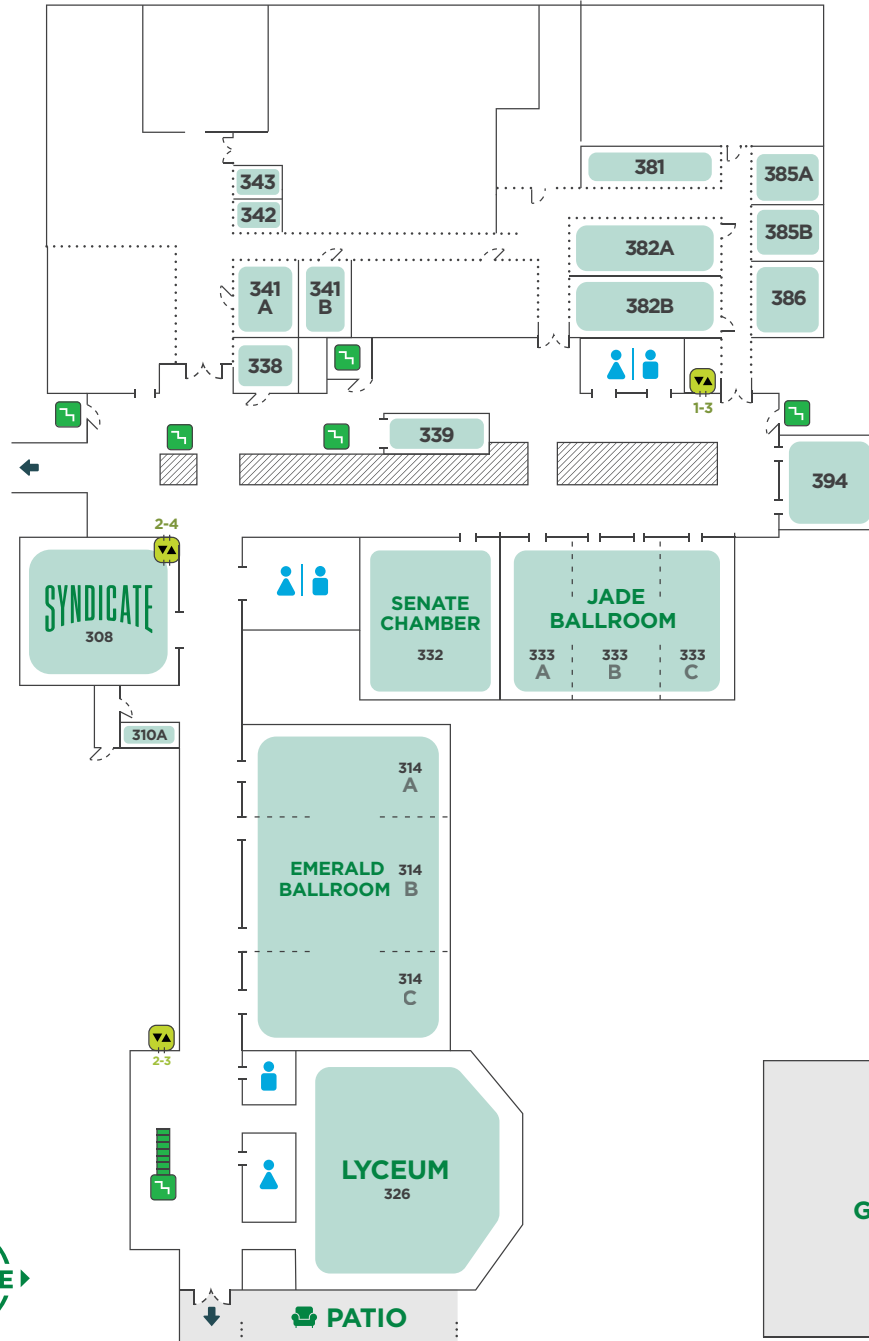

 **The Lyceum Theater** can seat 500 people and has in-house media support.

 There are a number of **conference rooms** available in varying sizes and capacities.

Room	Half Day	Full Day
Syndicate 208 <small>*nonexclusive access</small>	\$600	\$1,200
225	\$50	\$90
Lyceum Theater 226	\$310	\$575
227	\$55	\$100
229	\$40	\$75
255	\$70	\$130
268	\$70	\$130
Event HUB 310A	\$150	\$250
Emerald Ballroom 314	\$700	\$1,285
Emerald A 314A	\$330	\$600
Emerald AB 314AB	\$450	\$765
Emerald B 314B	\$330	\$600
Emerald BC 314BC	\$450	\$765
Emerald C 314C	\$330	\$600
Senate Chambers 332	\$220	\$410
Jade Ballroom 333	\$340	\$610
Jade A 333A	\$125	\$205
Jade AB 333AB	\$300	\$535
Jade B 333B	\$130	\$215
Jade BC 333BC	\$300	\$535
Jade C 333C	\$125	\$205

UNION 2024 ROOM RATES

Department Rates

Pricing continued.

Half Day: 4 hours or less

Full Day: 4–8 Hours

*additional fees past 8 hours

Contact us!

(940) 565-3804

UniversityUnion.
schedulingoffice@unt.edu

1155 Union Circle,
Denton, TX 76201

Room	Half Day	Full Day
338	\$45	\$85
339	\$65	\$120
341	\$65	\$120
341A	\$50	\$90
341B	\$35	\$60
342	\$35	\$60
343	\$35	\$60
381	\$60	\$110
382	\$75	\$145
382A	\$60	\$110
382B	\$60	\$110
385	\$165	\$120
385A	\$50	\$90
385B	\$50	\$90
386	\$40	\$75
394	\$55	\$100
UNT Foundation Board Room 401	\$200	\$245
Diamond Eagle 406	\$215	\$300
Thomas P Rufer Room 412	\$60	\$115
Green Roof Patio	\$370	\$740

2

MAP KEY

			
Stairs	Exits	Restrooms	Info Desk
			
Elevators	ATMs	Individual Restroom	Meditation Room
			
		Meeting Rooms & Reservable Space	Lactation Room

1

3

4