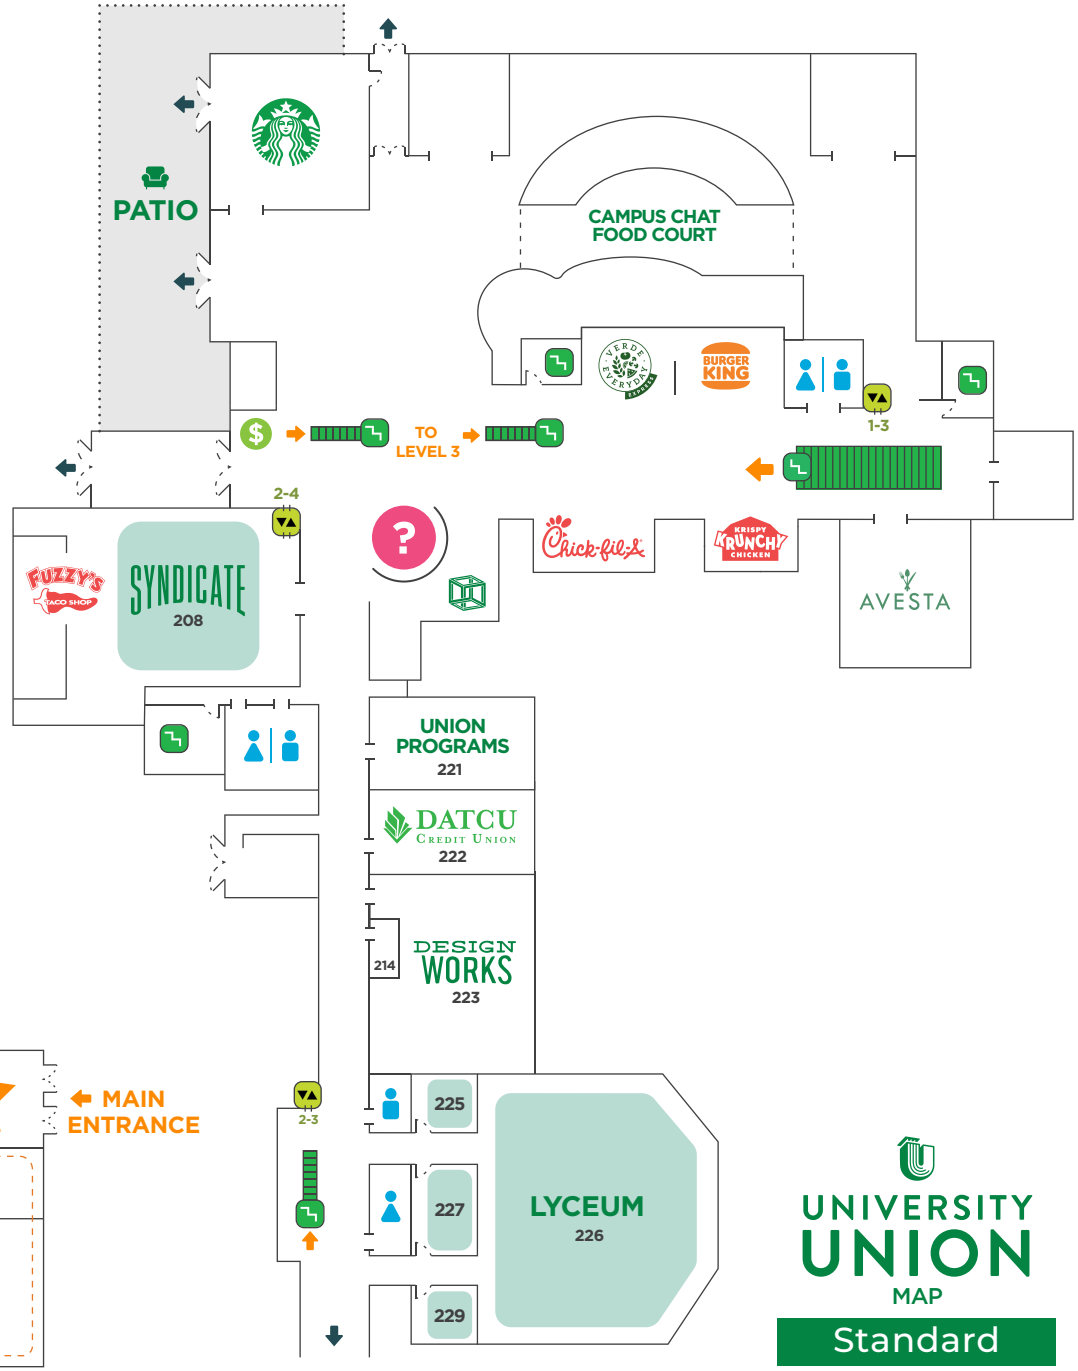

UNION 2024 ROOM RATES

Standard Rates

Pricing continued.

Half Day: 4 hours or less
Full Day: 4–8 Hours
*additional fees past 8 hours

Contact us!

(940) 565-3804

UniversityUnion.
schedulingoffice@unt.edu

1155 Union Circle,
 Denton, TX 76201

Room	Half Day	Full Day
341A	\$100	\$180
341B	\$65	\$120
342	\$65	\$120
343	\$65	\$120
381	\$120	\$220
382	\$155	\$285
382A	\$120	\$220
382B	\$120	\$220
385	\$135	\$245
385A	\$100	\$180
385B	\$100	\$180
386	\$85	\$180
394	\$110	\$205
UNT Foundation Board Room 401	\$400	\$500
Diamond Eagle 406	\$385	\$465
Thomas P Rufer Room 412	\$130	\$245
Green Roof Patio	\$600	\$1,200

MAP KEY

- Stairs
- Exits
- Elevators
- Restrooms
- Individual Restroom
- Meeting Rooms & Reservable Space
- Info Desk
- Meditation Room
- Lactation Room

1

2

3

4