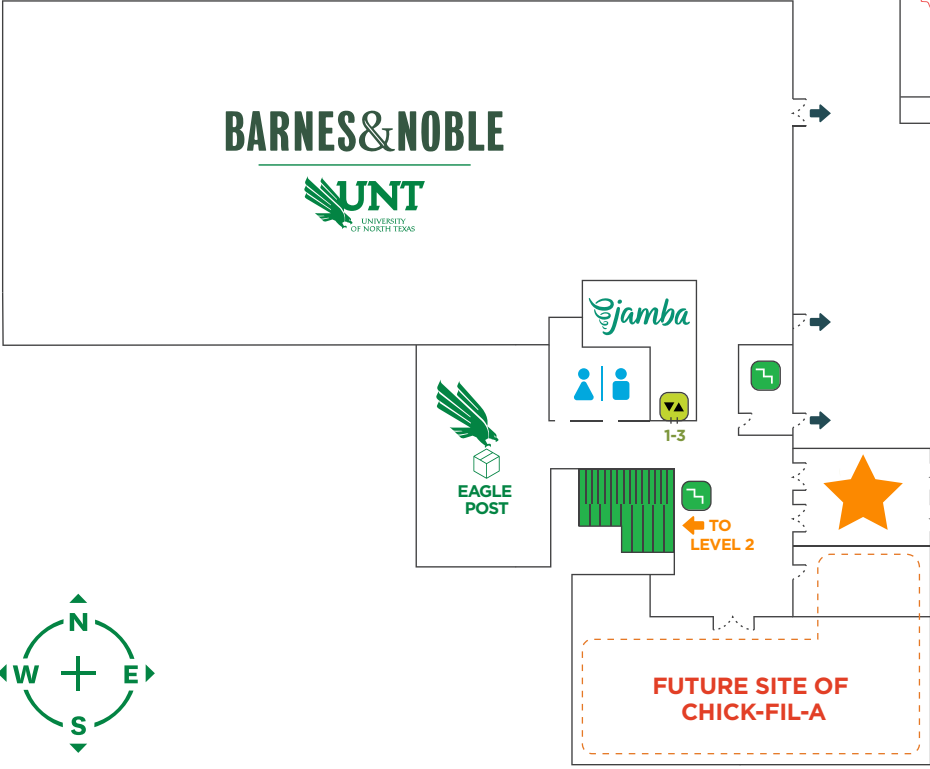

MAP KEY

- Stairs
- Exits
- Elevators
- Restrooms
- Individual Restroom
- Meeting Rooms & Reservable Space
- Info Desk
- Meditation Room
- Lactation Room

1