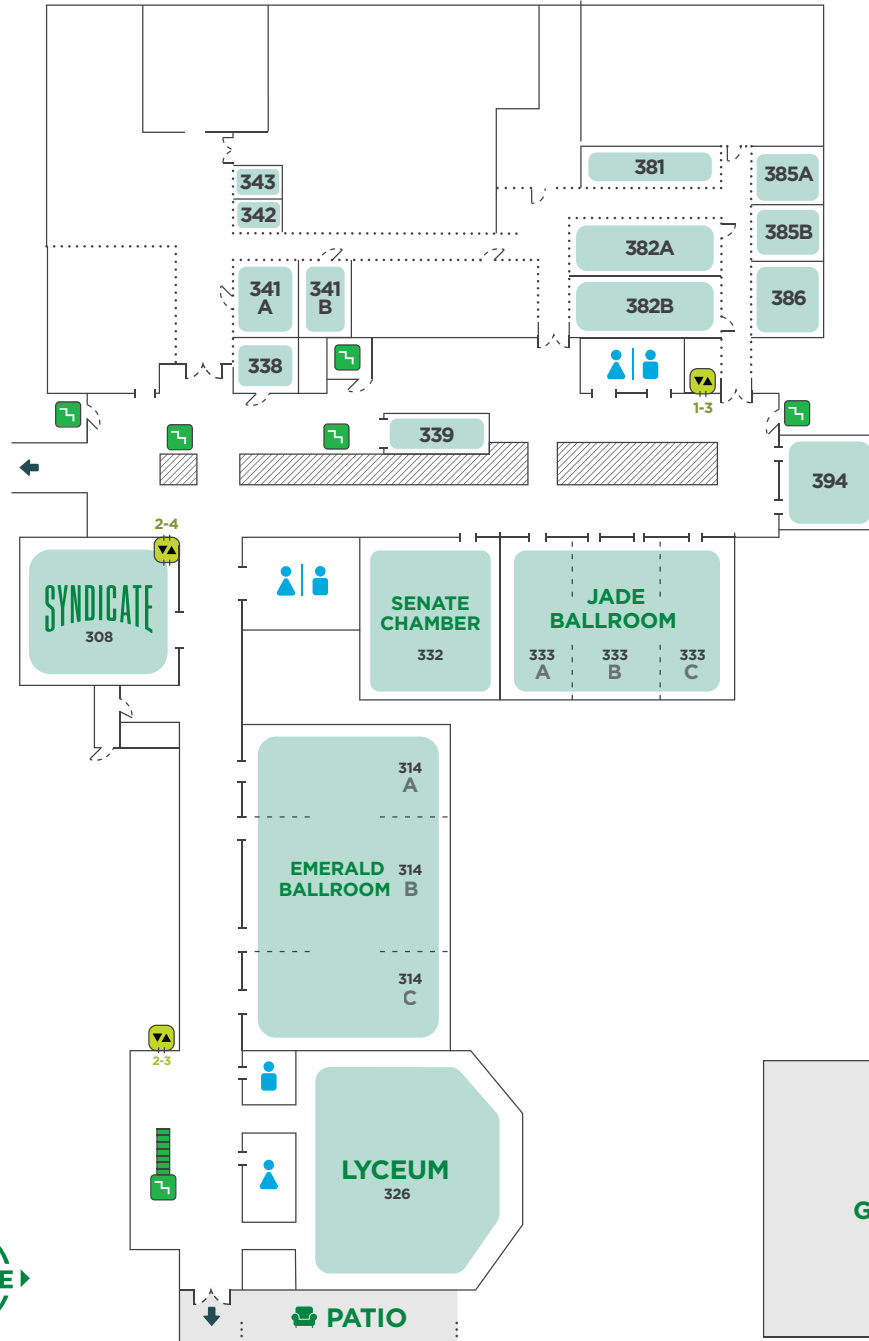

 **The Lyceum Theater** can seat 500 people and has in-house media support.

 There are a number of **conference rooms** available in varying sizes and capacities.

Room	Half Day	Full Day
Syndicate 208 <small>*nonexclusive access</small>	\$675	\$1,350
225	\$100	\$180
Lyceum Theater 226	\$550	\$1,015
227	\$110	\$205
229	\$55	\$155
Emerald Ballroom 314	\$935	\$1,715
Emerald A 314A	\$440	\$795
Emerald AB 314AB	\$600	\$1,020
Emerald B 314B	\$445	\$800
Emerald BC 314BC	\$600	\$1,020
Emerald C 314C	\$440	\$795
Senate Chambers 332	\$425	\$785
Jade Ballroom 333	\$450	\$805
Jade A 333A	\$165	\$275
Jade AB 333AB	\$400	\$715
Jade B 333B	\$175	\$285
Jade BC 333BC	\$400	\$715
Jade C 333C	\$165	\$275
338	\$95	\$175
339	\$130	\$245
341	\$130	\$245

UNION 2024 ROOM RATES

Standard Rates

Pricing continued.

Half Day: 4 hours or less
Full Day: 4–8 Hours
*additional fees past 8 hours

Contact us!

(940) 565-3804

UniversityUnion.
schedulingoffice@unt.edu

1155 Union Circle,
 Denton, TX 76201

Room	Half Day	Full Day
341A	\$100	\$180
341B	\$65	\$120
342	\$65	\$120
343	\$65	\$120
381	\$120	\$220
382	\$155	\$285
382A	\$120	\$220
382B	\$120	\$220
385	\$135	\$245
385A	\$100	\$180
385B	\$100	\$180
386	\$85	\$180
394	\$110	\$205
UNT Foundation Board Room 401	\$400	\$500
Diamond Eagle 406	\$385	\$465
Thomas P Rufer Room 412	\$130	\$245
Green Roof Patio	\$600	\$1,200

MAP KEY

- Stairs
- Exits
- Elevators
- Restrooms
- Individual Restroom
- Meeting Rooms & Reservable Space
- Info Desk
- Meditation Room
- Lactation Room

1

2

3

4